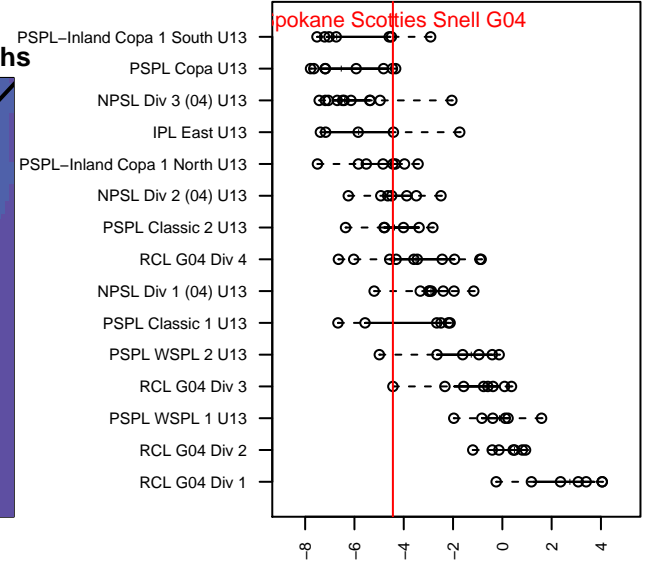

Spokane Scotties Snell G04

Spokane Scotties
 Spokane, WA
 G04 total strength=753
 attack=1.35 defense=0.54
 fall league = PSPL–Inland Copa 1 North U13
 spr league = Spr PSPL–Inland Copa Classic U

alt names used:
 IEYSA Scotties G04 Snell
 Spokane Scotties 04
 SPOKANE SCOTTIESSCOTTIES 04
 IEYSA Scotties G04 Snell

Venues played:
 2016 Xtreme Cup GU13 Gold
 2016 Pend Orielle Cup Silver
 2016 PSPL–Inland Copa 1 North U13
 2016 Spr PSPL–Inland Copa Classic U13

Spokane Scotties Snell G04
 Dots are actual minus expected GF (blue circles) and GA (red triangles).
 Blue line is smoothed change in attack strength. Red is smoothed change in defense strength.

**attack and defense variance (black dot)
relative to other teams
and top 10 in region**

**attack and defense rating
relative to others at age
and all opponents in last 13 months**

Performance relative to 13 month average